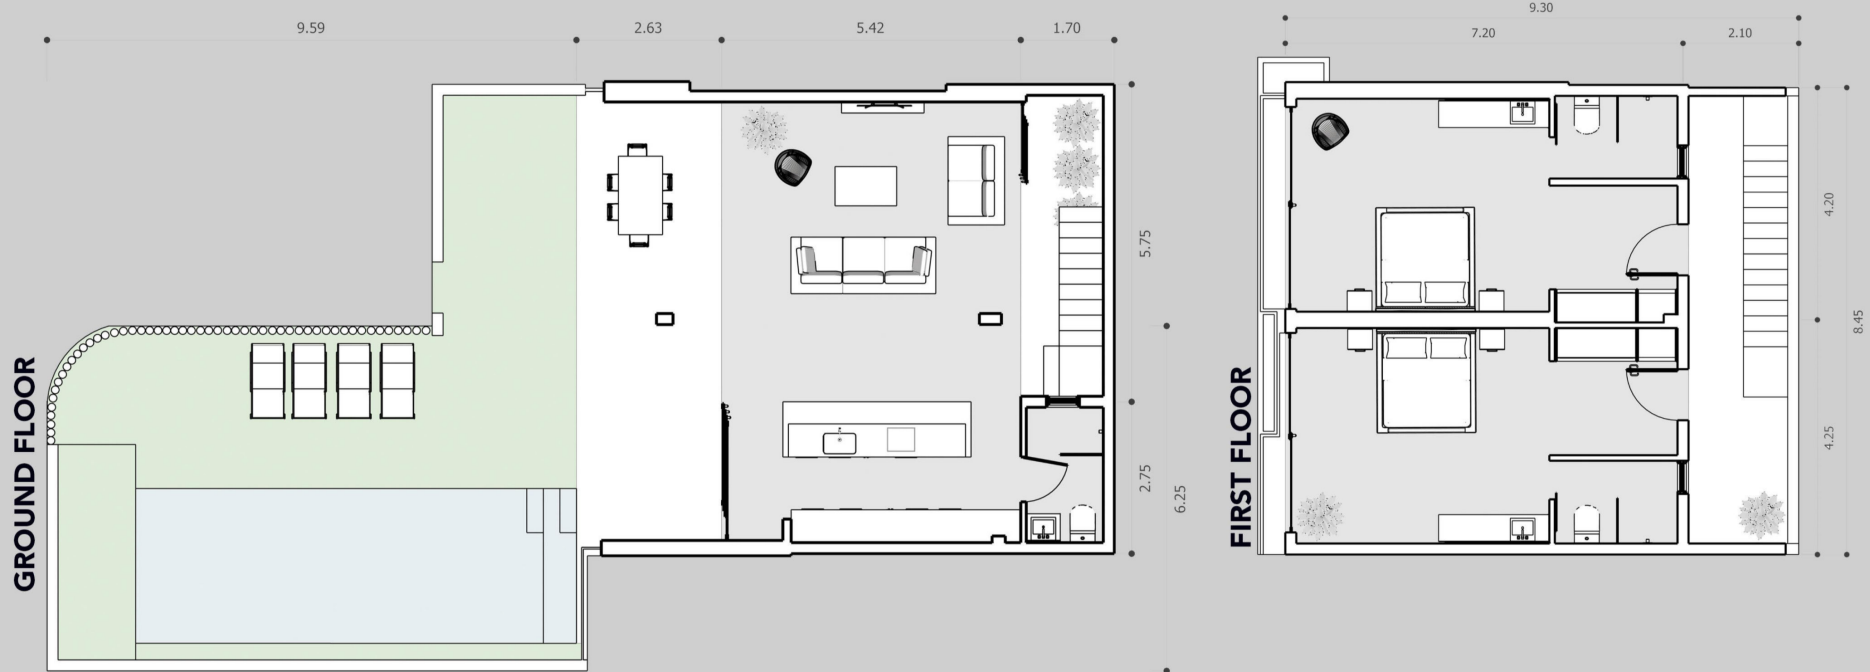

# GARDEN DUPLEX 05

- |                                                    |   |   |                                                         |
|----------------------------------------------------|---|---|---------------------------------------------------------|
| Furniture package (optional)                       | < | > | Hotel services (lobby, 24h security, controlled access) |
| 2 large design Suite bedrooms and 3 full bathrooms | < | > | Gym and Yoga loft                                       |
| Private garden                                     | < | > | Rooftop with 12m long swimming pool,                    |
| Private large swimming pool (23 m <sup>2</sup> )   | < | > | submerged sunbeds, bar, sofas and chillout              |

GROUND and FIRST FLOOR

Suite A	31 m <sup>2</sup>		110 m <sup>2</sup>	Interior
Suite B	29 m <sup>2</sup>		115 m <sup>2</sup>	Exterior
Living room	30 m <sup>2</sup>		225 m <sup>2</sup>	<b>TOTAL</b>
Kitchen	15 m <sup>2</sup>			
Bathroom	5 m <sup>2</sup>			