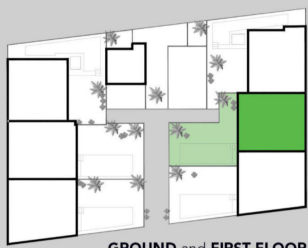

# GARDEN DUPLEX 05

- |                                                    |   |   |                                                         |
|----------------------------------------------------|---|---|---------------------------------------------------------|
| Furniture package (optional)                       | < | > | Hotel services (lobby, 24h security, controlled access) |
| 2 large design Suite bedrooms and 3 full bathrooms | < | > | Gym and Yoga loft                                       |
| Private garden                                     | < | > | Rooftop with 12m long swimming pool,                    |
| Private large swimming pool (23 m <sup>2</sup> )   | < | > | submerged sunbeds, bar, sofas and chillout              |

GROUND and FIRST FLOOR

Suite A	31 m <sup>2</sup>		110 m <sup>2</sup>	Interior
Suite B	29 m <sup>2</sup>		115 m <sup>2</sup>	Exterior
Living room	30 m <sup>2</sup>		225 m <sup>2</sup>	<b>TOTAL</b>
Kitchen	15 m <sup>2</sup>			
Bathroom	5 m <sup>2</sup>			